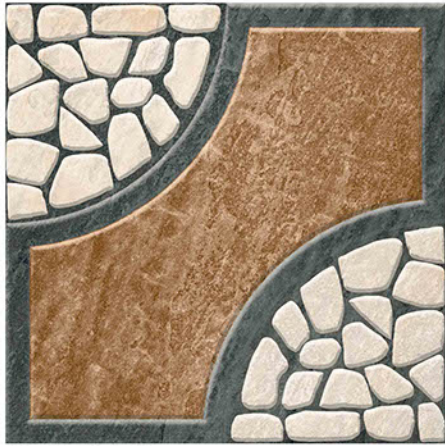

**P-2313**

Applicable On  
Wall & Floor

HD  
Clarity

Random  
Design

Zero  
Maintenance

Eco  
Friendly

**400x400MM** | VITRIFIED  
PARKING TILES

**PUNCH** SERISE