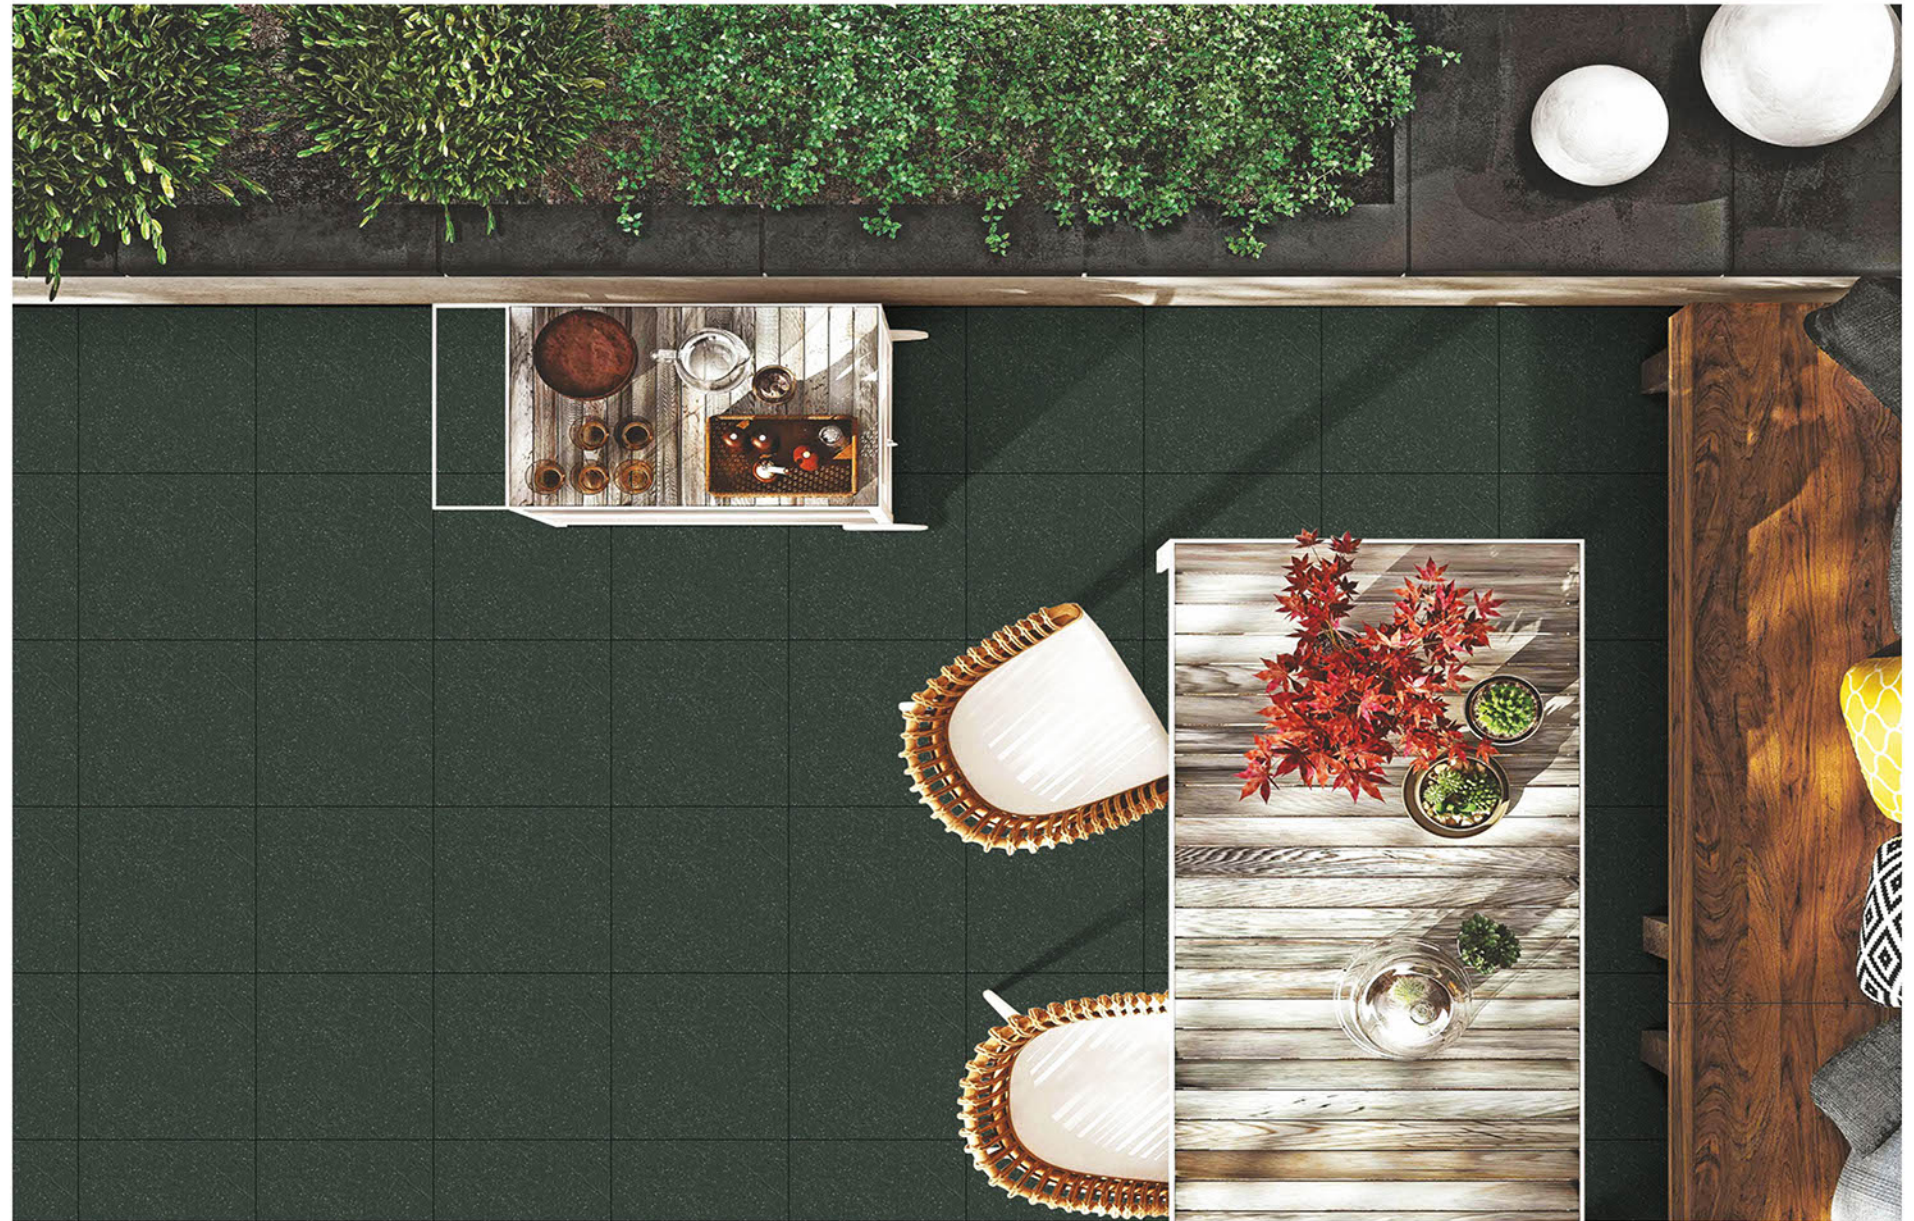

Zero  
Maintenance

Eco  
Friendly

400x400MM | VITRIFIED  
PARKING TILES

PUNCH SERISE

P-2418

Applicable On  
Wall & Floor

HD  
Clarity

Random  
Design