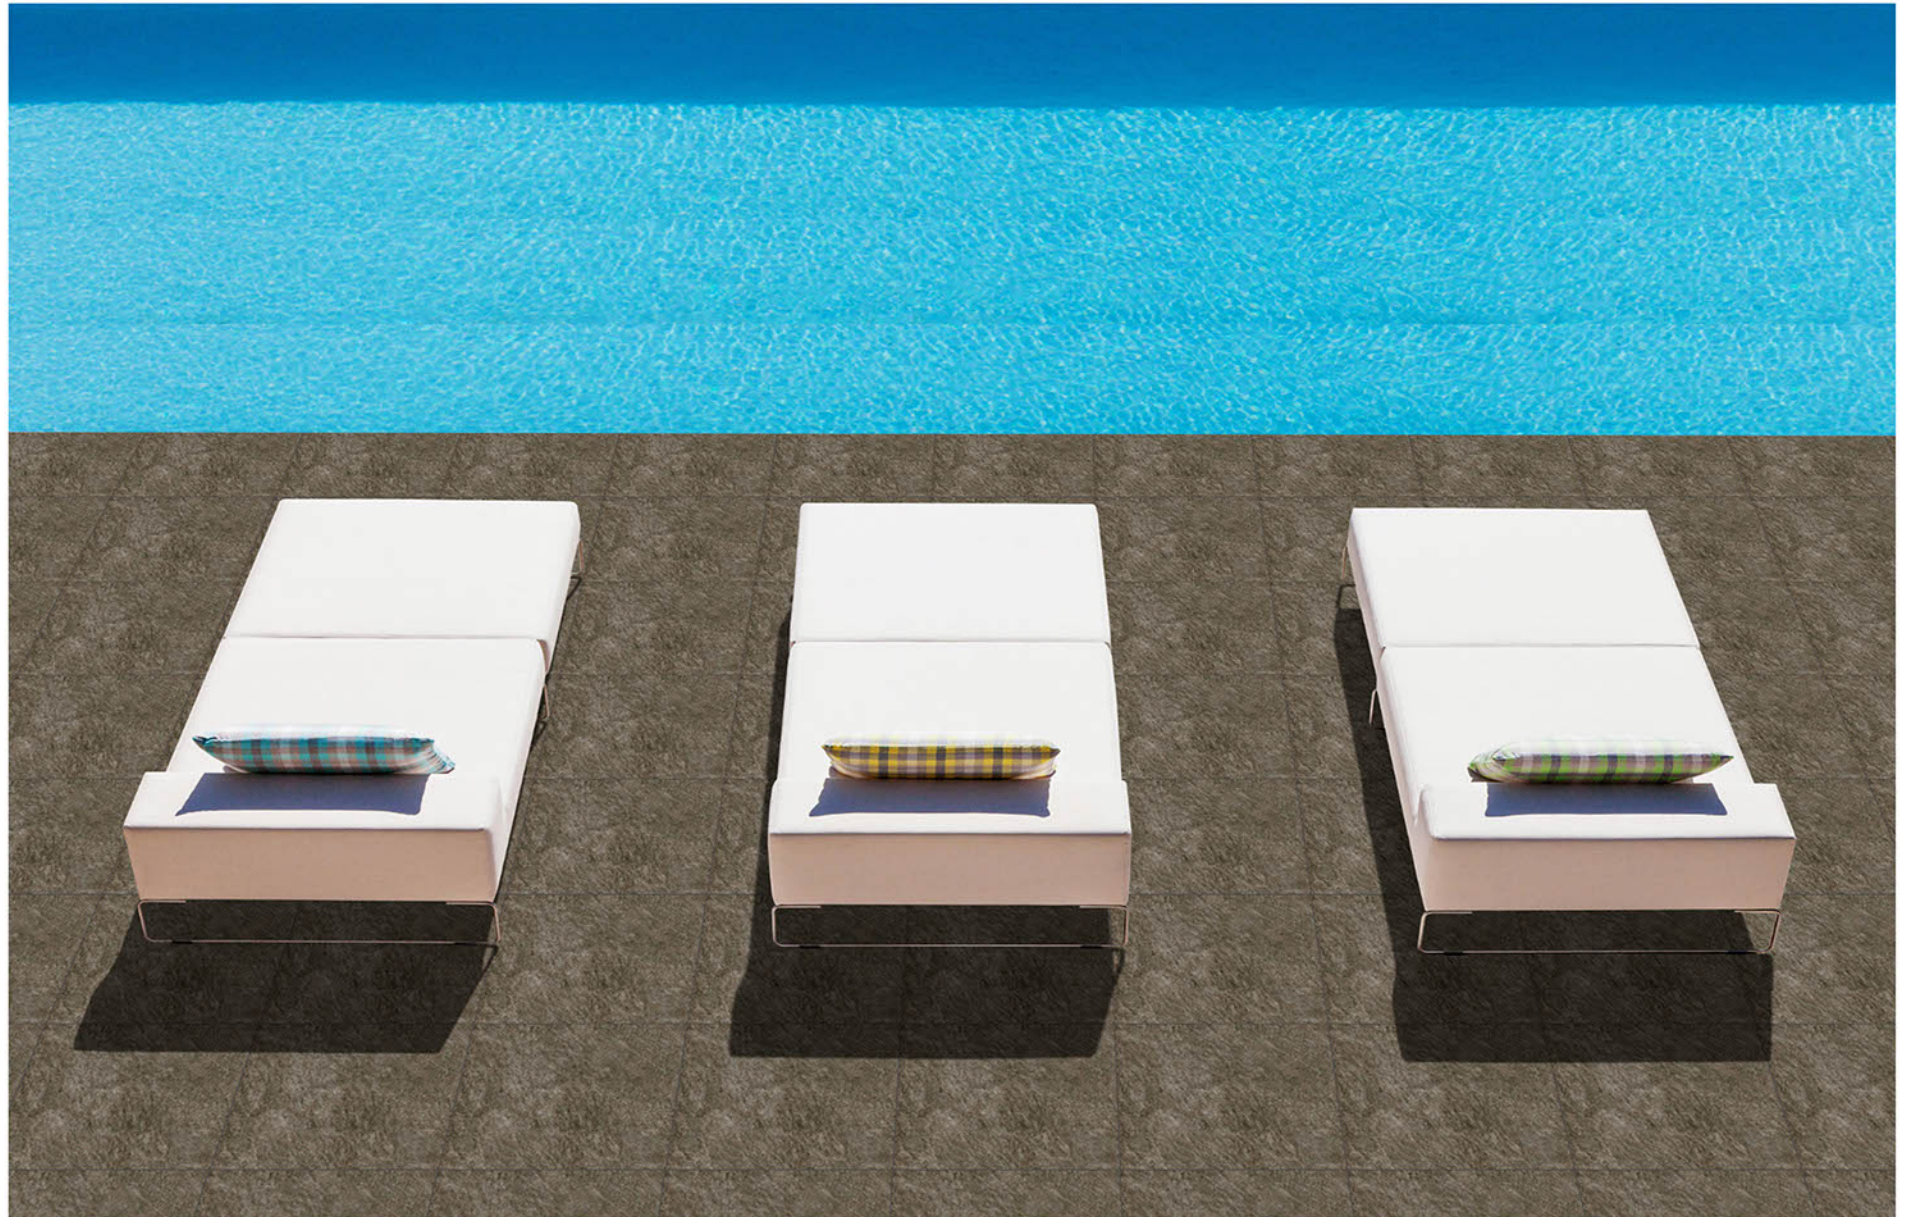

Applicable On
Wall & Floor

HD
Clarity

Random
Design

Zero
Maintenance

Eco
Friendly