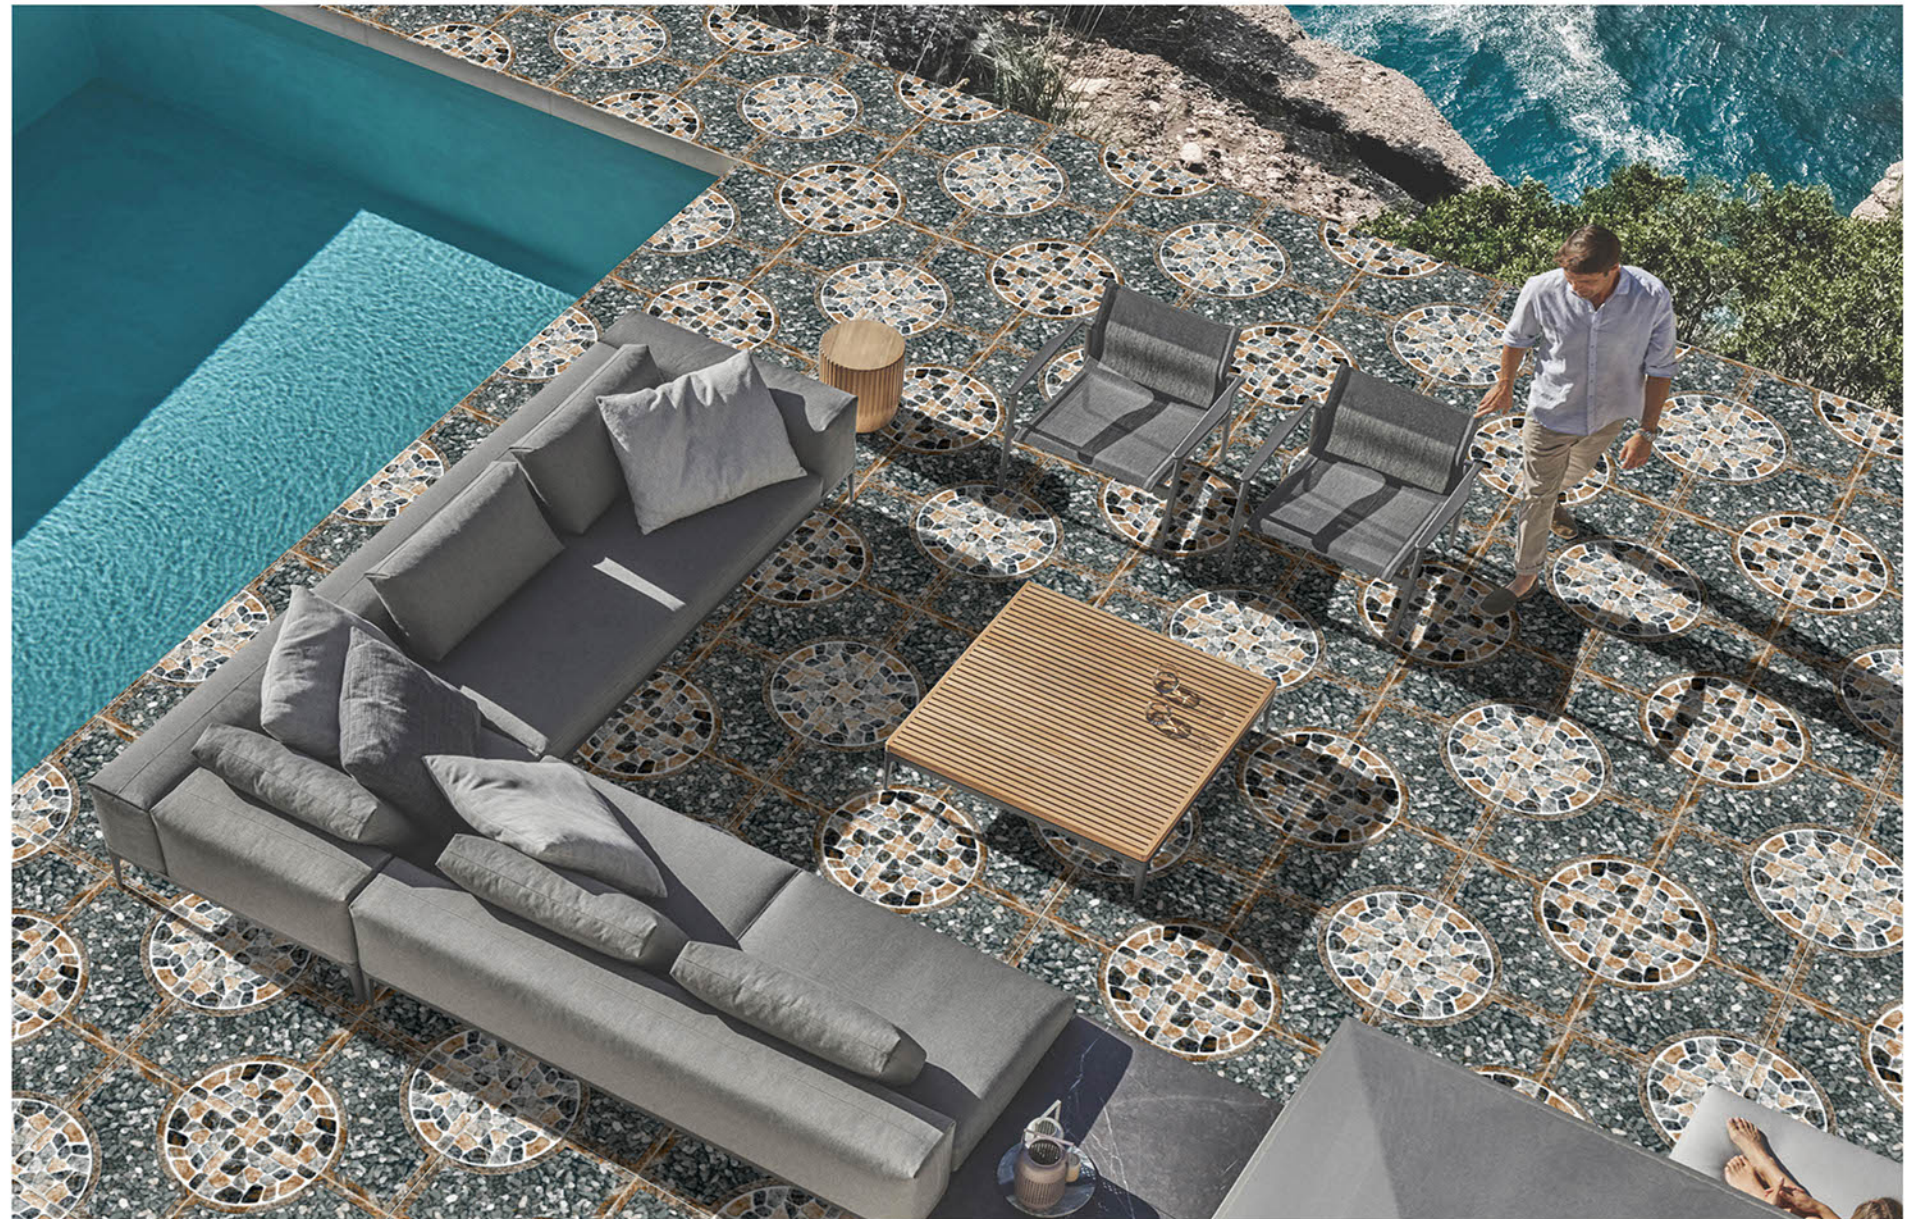

Applicable On
Wall & Floor

HD
Clarity

Random
Design

Zero
Maintenance

Eco
Friendly