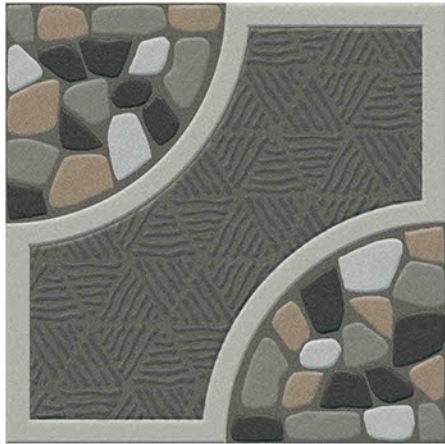

**P-2306**

Applicable On  
Wall & Floor

HD  
Clarity

Random  
Design

Zero  
Maintenance

Eco  
Friendly

**400x400MM** | VITRIFIED  
PARKING TILES

**PUNCH** SERISE