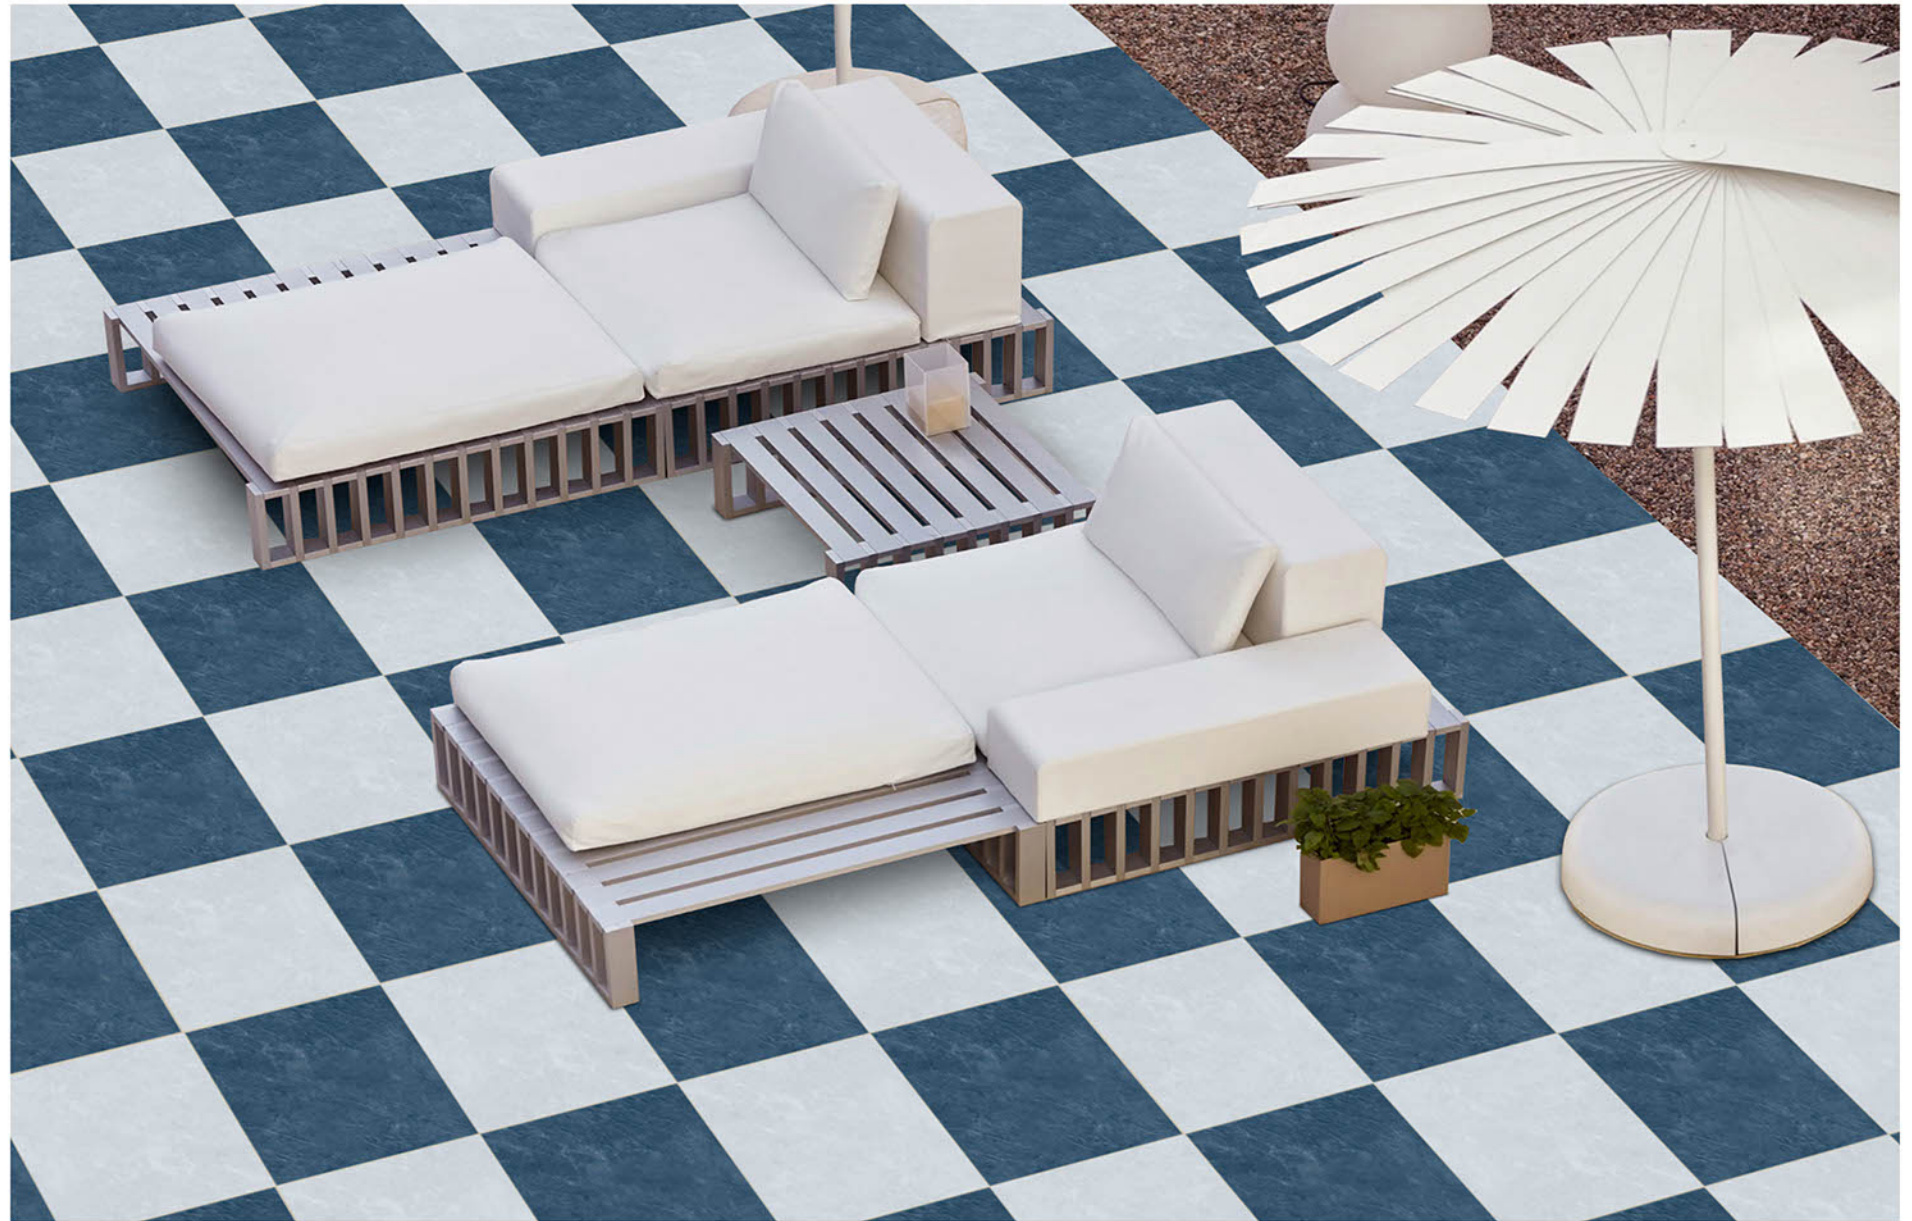

Applicable On
Wall & Floor

HD
Clarity

Random
Design

Zero
Maintenance

Eco
Friendly