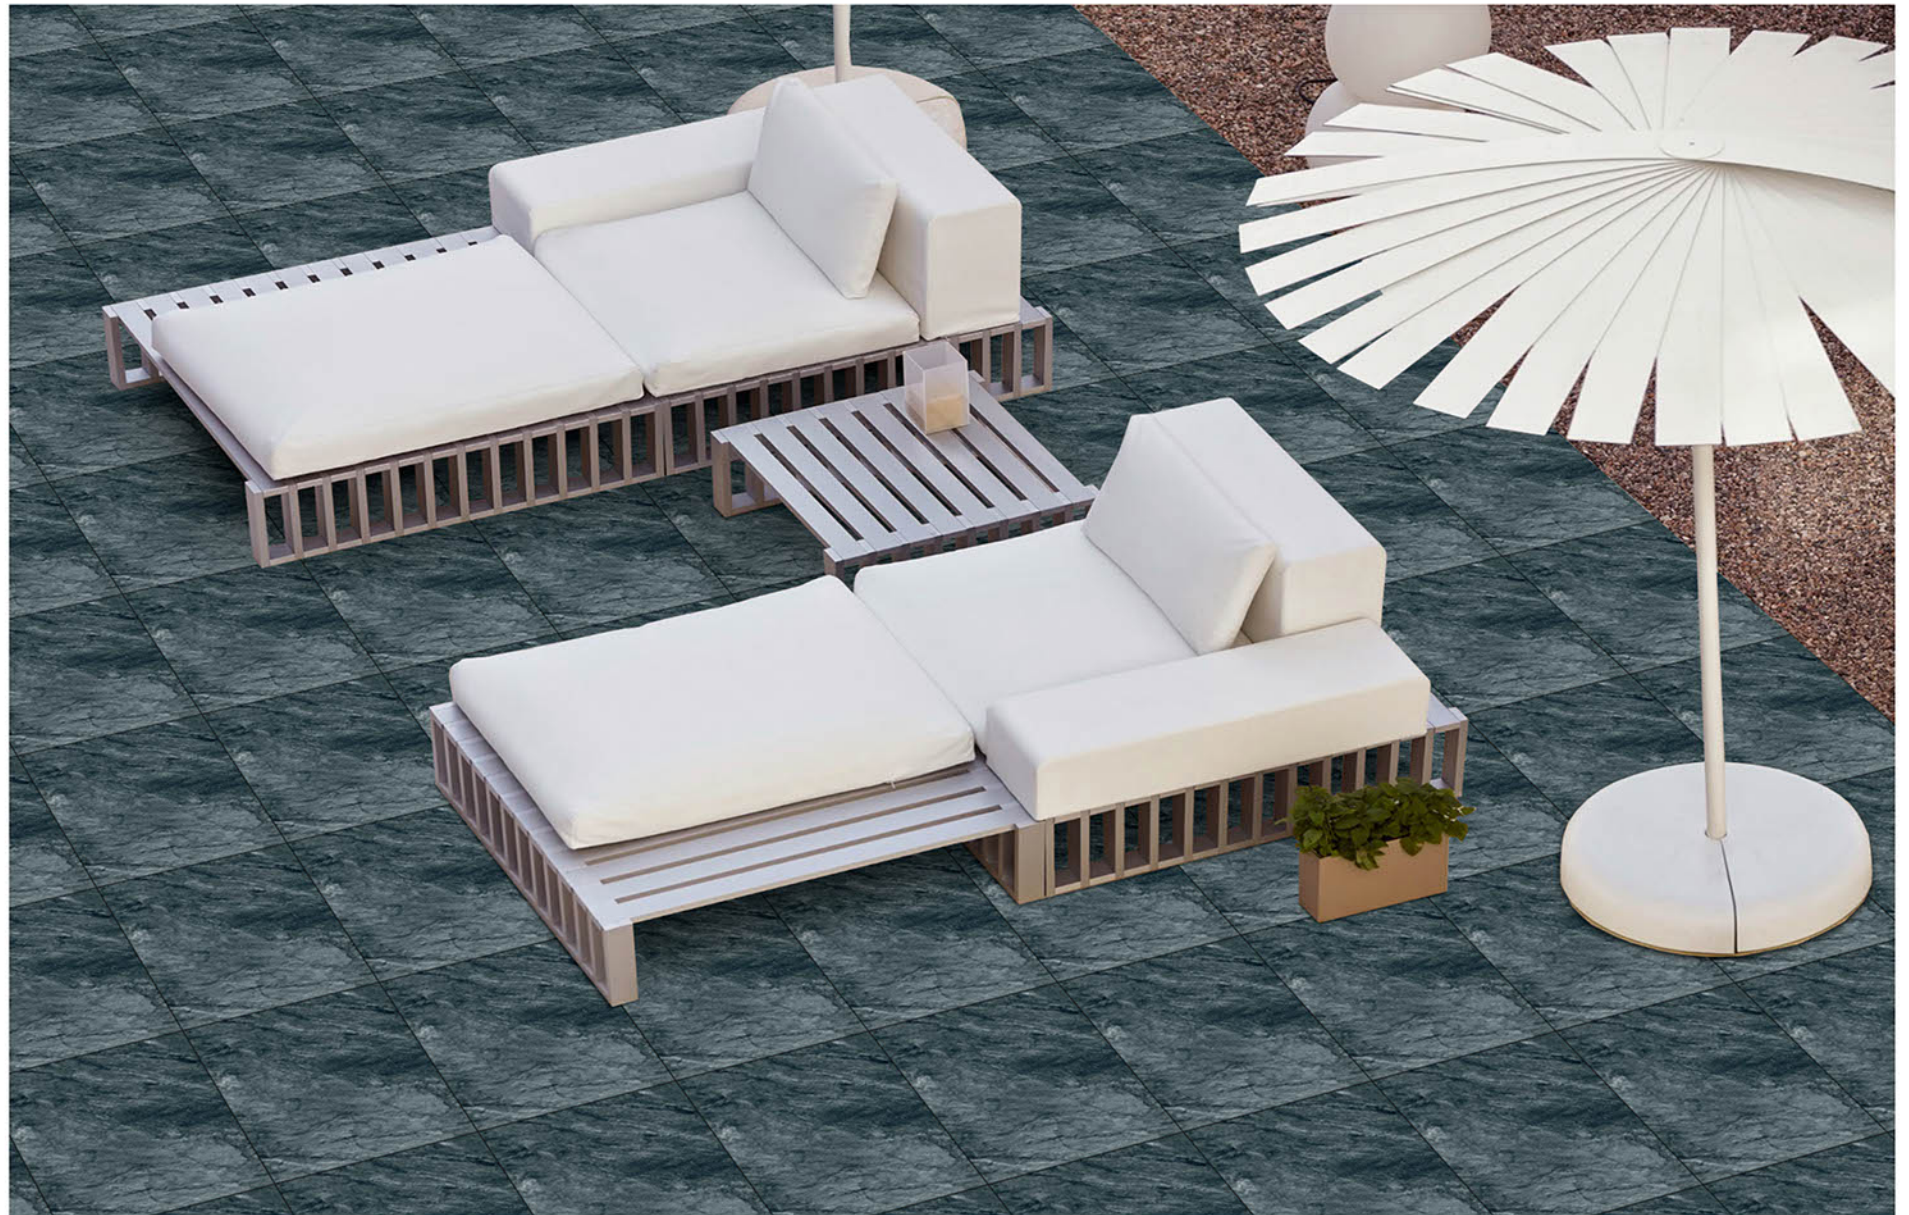

**400x400MM** | VITRIFIED  
PARKING TILES

**P-2411**

Applicable On  
Wall & Floor

HD  
Clarity

Random  
Design

Zero  
Maintenance

Eco  
Friendly

**PUNCH** SERISE