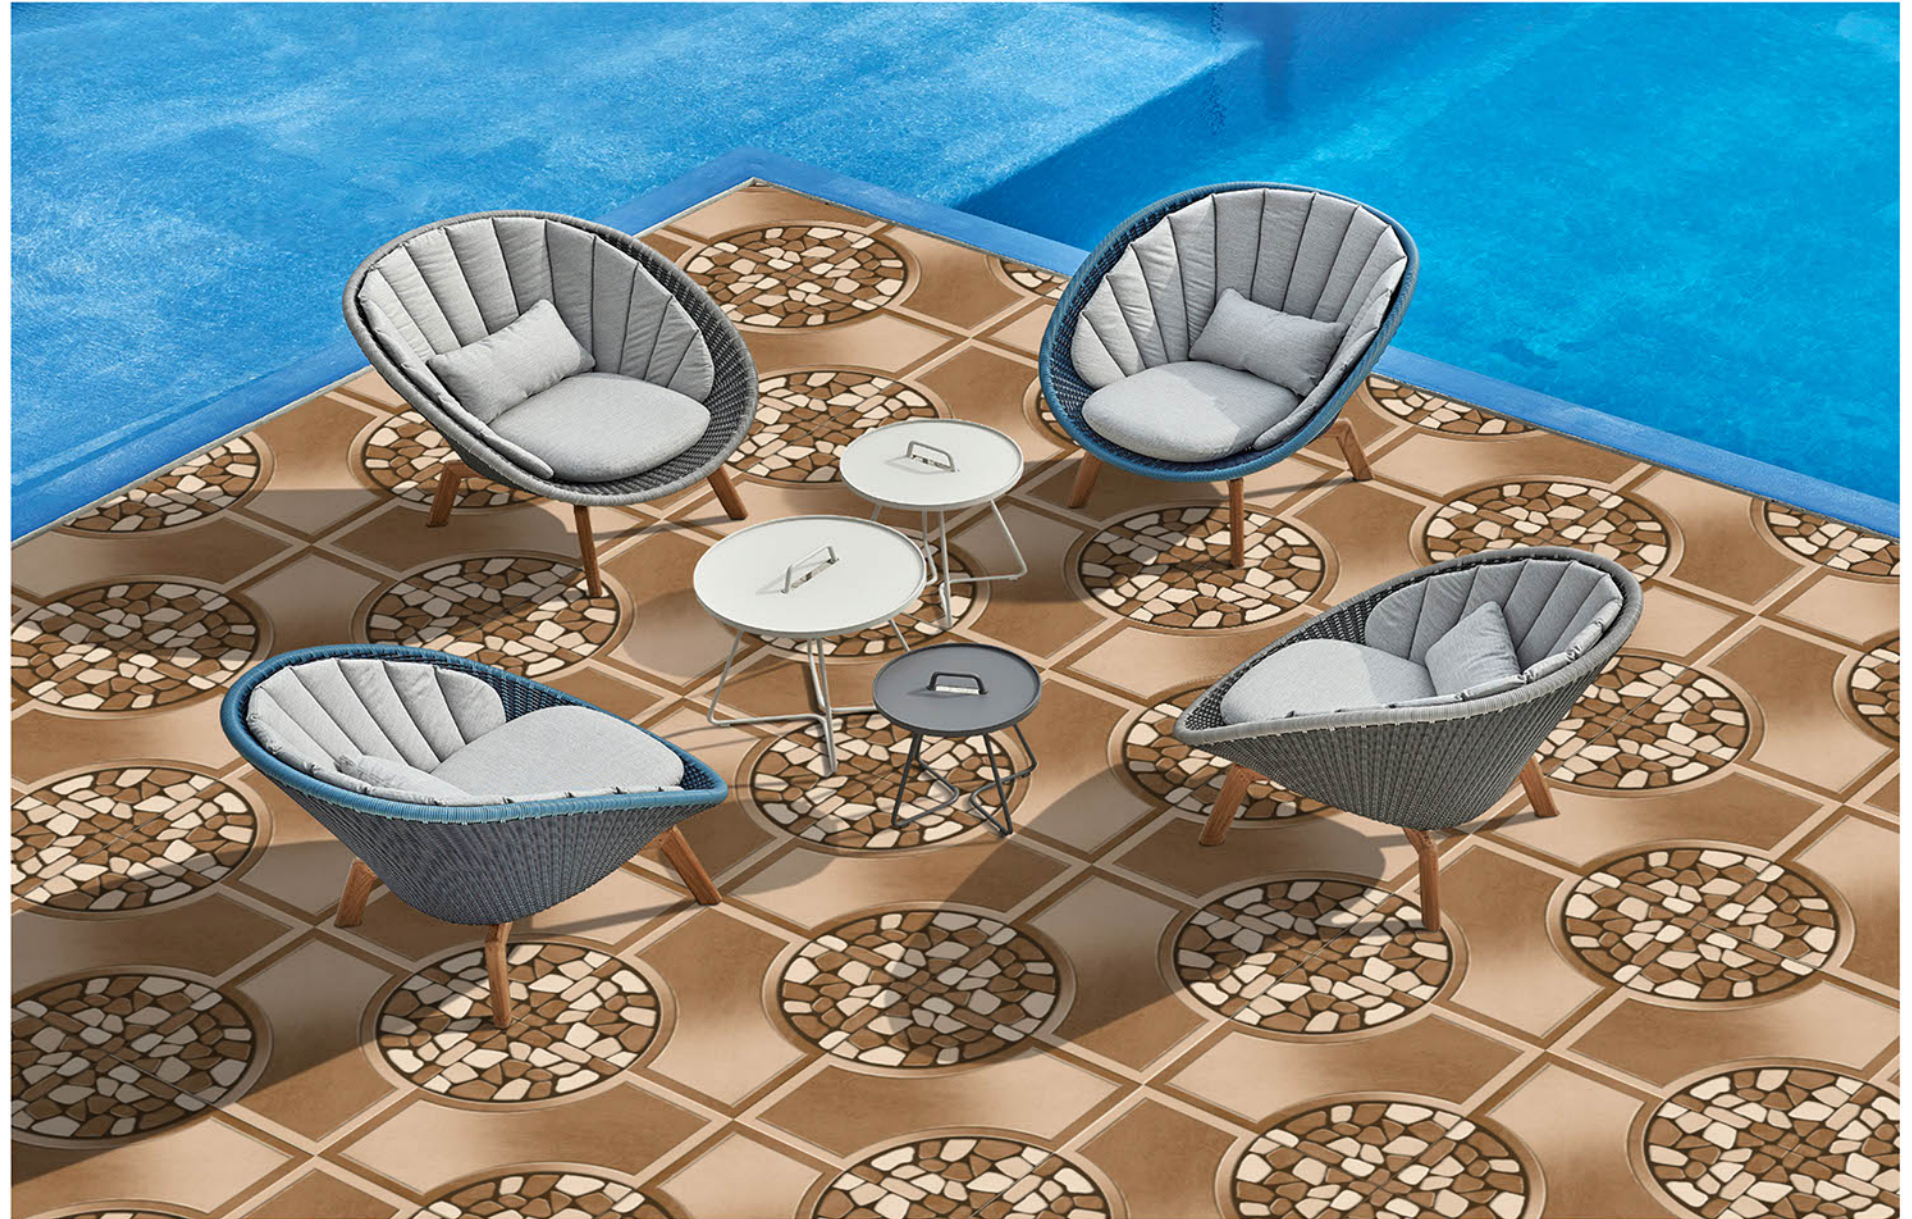

Applicable On
Wall & Floor

HD
Clarity

Random
Design

Zero
Maintenance

Eco
Friendly